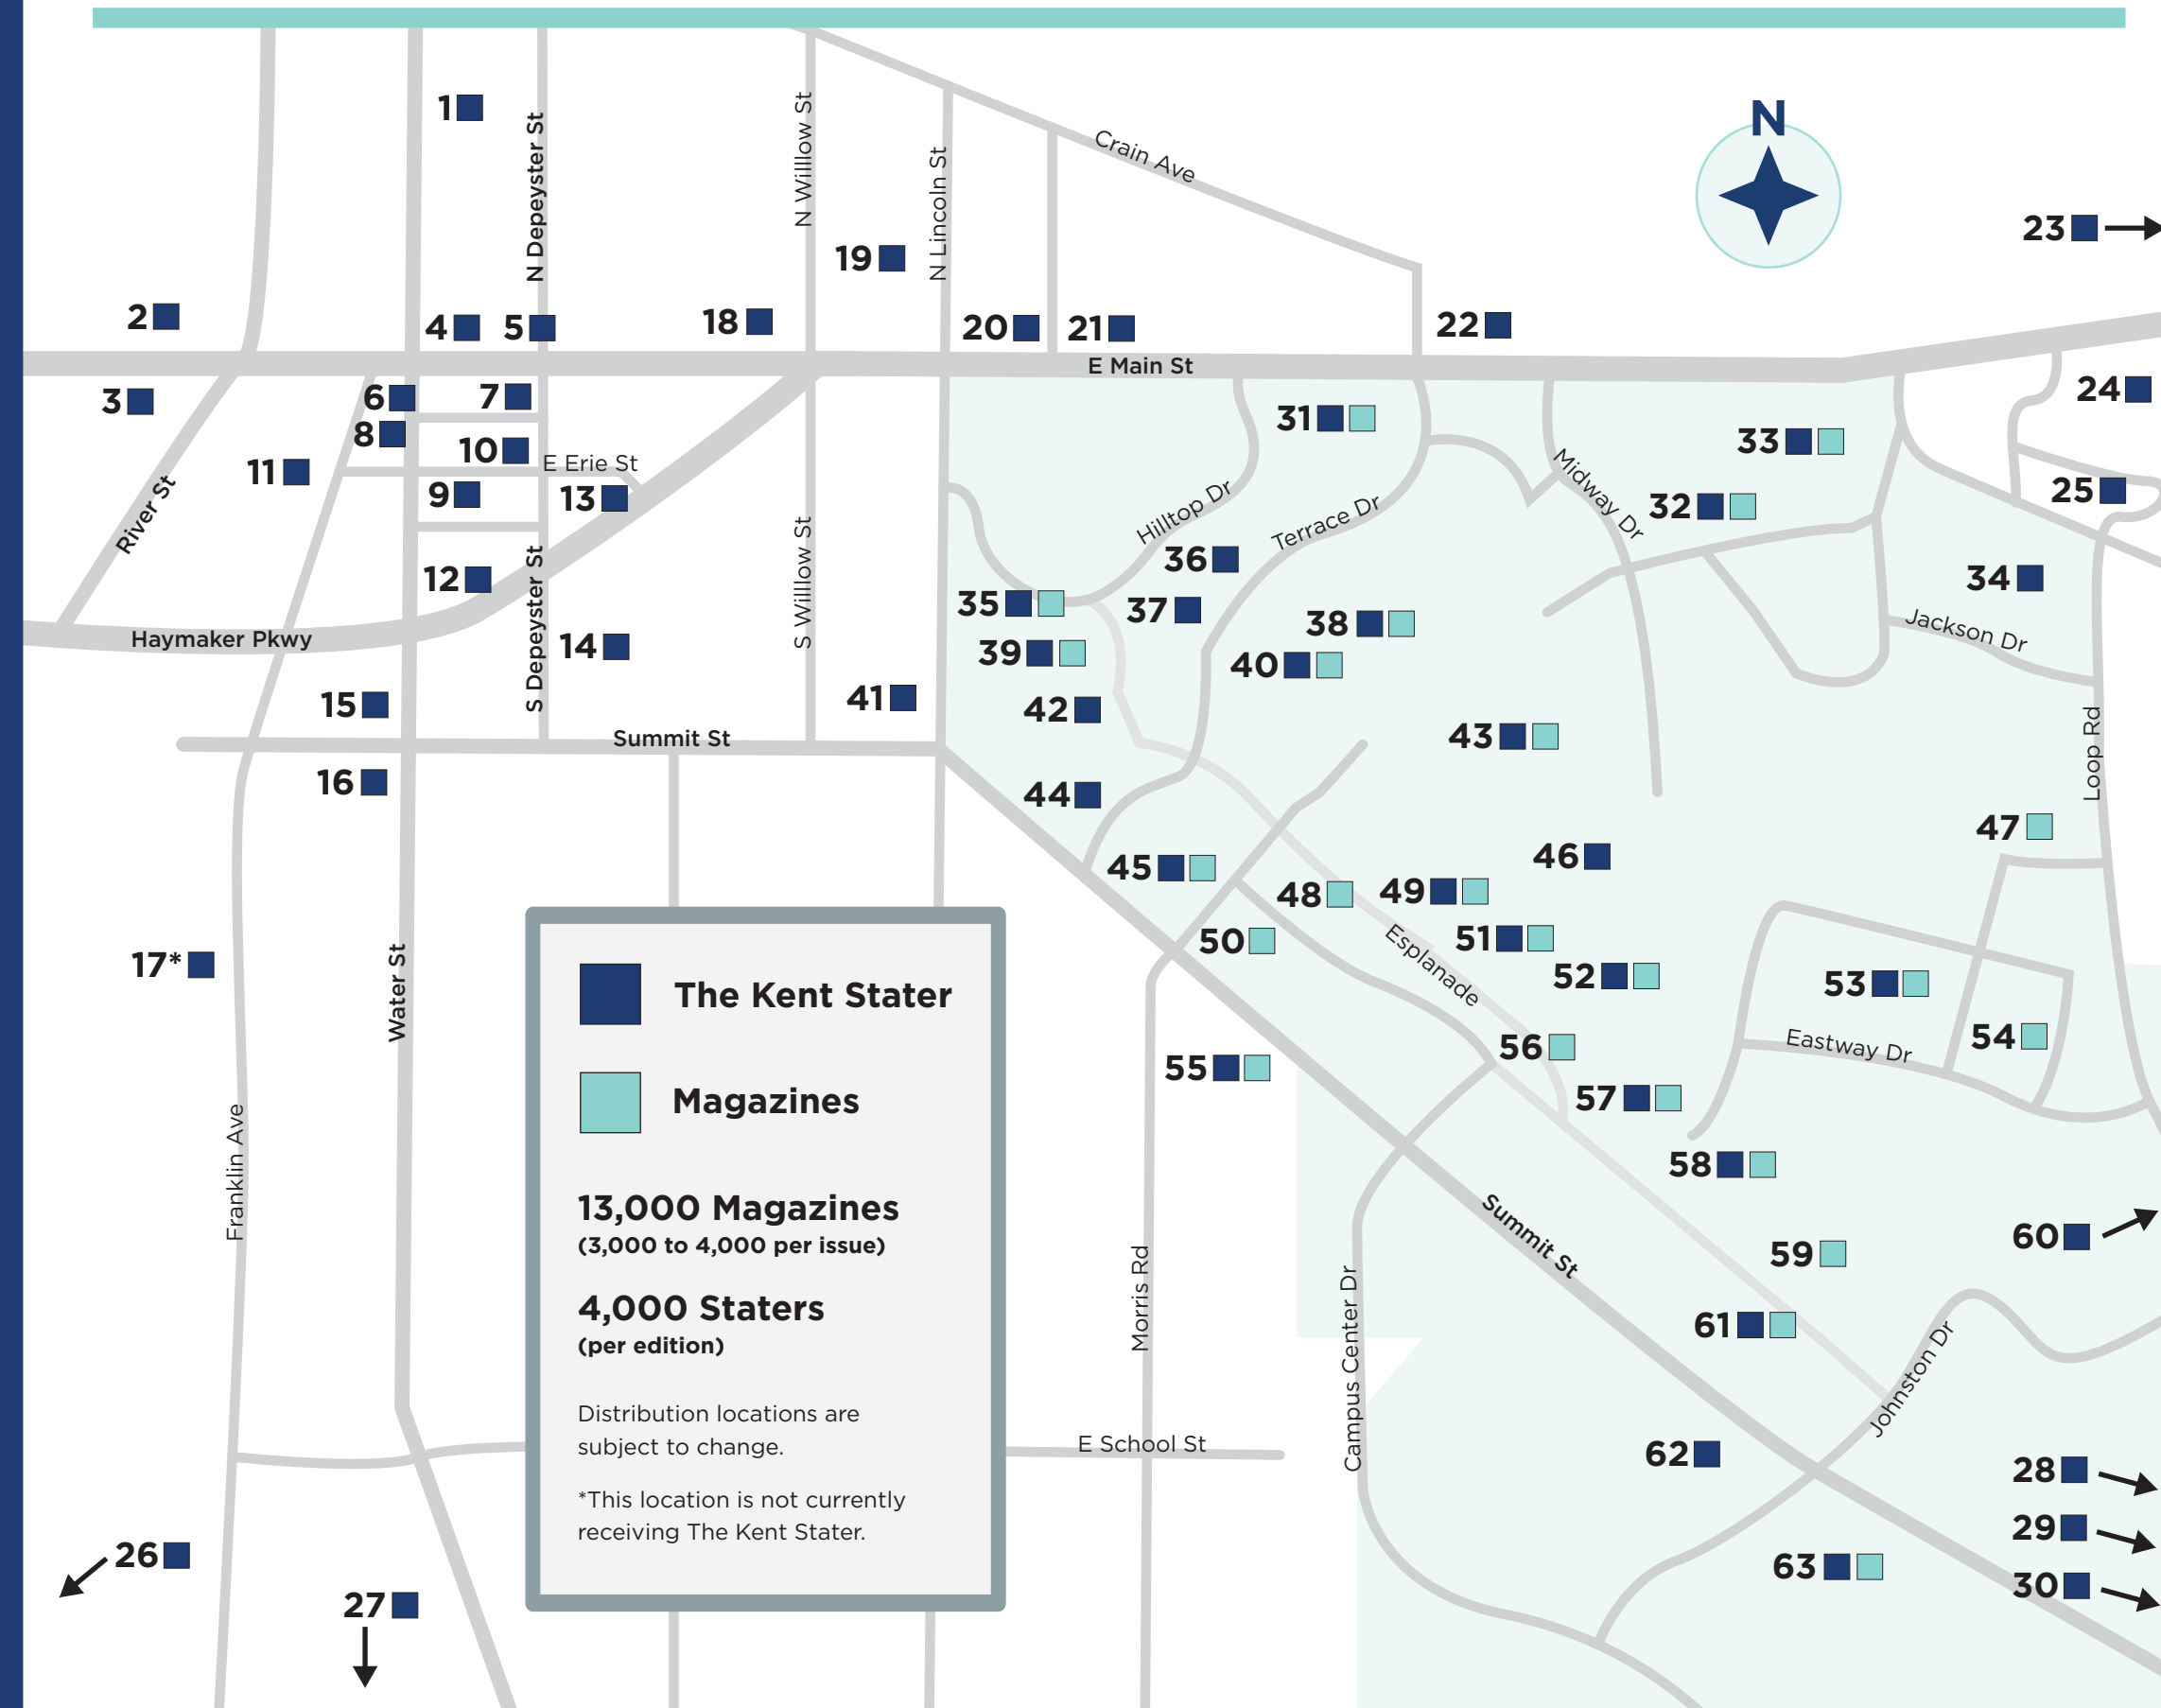

# The Kent Stater & Magazine Distribution Sites

Spread your message across these 63 locations, on and off campus!

## Off Campus

- |                         |                              |                                      |
|-------------------------|------------------------------|--------------------------------------|
| 1. Bent Tree Coffee     | 12. Panini's Bar & Grill     | 22. Starbucks                        |
| 2. Wild Goats           | 13. Kent State Hotel         | 23. Acme Fresh Market                |
| 3. Kent Free Library    | 14. Kent City Police Station | 24. Hungry Howie's                   |
| 4. Huntington Bank      | 15. Walgreens                | 25. Four Seasons Apartments          |
| 5. Jimmy Johns          | 16. CVS                      | 26. Kent City Offices                |
| 6. Franklin Square Deli | 17. Kent Post Office         | 27. Portage Community Bank           |
| 7. Buffalo Wild Wings   | 18. Kent Courthouse          | 28. WKSU                             |
| 8. Ray's Place          | 19. All Media Art Supply Co  | 29. University Facilities Management |
| 9. Ametek               | 20. Dunkin' Donuts           | 30. PARTA                            |
| 10. Tree City Coffee    | 21. Chipotle                 |                                      |